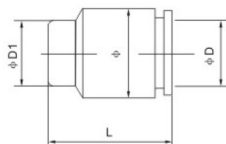

**单头2组接头: KQ2VD**

气管 φD	型号	连接螺纹			接头外六角			接头外形			
		规格	A	H	S	φ1	φ	L	B		
φ4	KQ2VD04-01S	1/8"	7.5	4	14	13.5	11	22	13.4		
	KQ2VD04-02S	1/4"	10.5	5.5							
	KQ2VD04-03S	3/8"	11	6						17	
φ6	KQ2VD06-01S	1/8"	7.5	4	14	13.2	24	13.4			
	KQ2VD06-02S	1/4"	10.5	5.5							
	KQ2VD06-03S	3/8"	11	6					17		
φ8	KQ2VD08-01S	1/8"	7.5	4	19	17.6	15.6	28.5	16.2		
	KQ2VD08-02S	1/4"	10.5	5.5							
	KQ2VD08-03S	3/8"	11	6							
	KQ2VD08-04S	1/2"	14.5	7							
φ10	KQ2VD10-02S	1/4"	10.5	5.5	21	20.5	18.8	31	19.2		
	KQ2VD10-03S	3/8"	11	6							
	KQ2VD10-04S	1/2"	14.5	7						22	
φ12	KQ2VD12-02S	1/4"	10.5	5.5	27	24.8	21.3	34	21.6		
	KQ2VD12-03S	3/8"	11	6							
	KQ2VD12-04S	1/2"	14.5	7							

\* 脱离环可选颜色: 灰、蓝、黑, 塑壳体可选颜色: 灰、黑。

**单头3组接头: KQ2VT**

气管 φD	型号	连接螺纹			接头外六角			接头外形			
		规格	A	H	S	φ1	φ	L	B		
φ4	KQ2VT04-01S	1/8"	7.5	4	14	13.5	11	22	13.4		
	KQ2VT04-02S	1/4"	10.5	5.5							
	KQ2VT04-03S	3/8"	11	6						17	
φ6	KQ2VT06-01S	1/8"	7.5	4	14	13.2	24	13.4			
	KQ2VT06-02S	1/4"	10.5	5.5							
	KQ2VT06-03S	3/8"	11	6					17		
φ8	KQ2VT08-01S	1/8"	7.5	4	19	17.6	15.5	28.5	16.2		
	KQ2VT08-02S	1/4"	10.5	5.5							
	KQ2VT08-03S	3/8"	11	6							
	KQ2VT08-04S	1/2"	14.5	7							
φ10	KQ2VT10-02S	1/4"	10.5	5.5	21	20.5	18.8	31	19.2		
	KQ2VT10-03S	3/8"	11	6							
	KQ2VT10-04S	1/2"	14.5	7						22	
φ12	KQ2VT12-02S	1/4"	10.5	5.5	27	24.8	21.3	34	21.6		
	KQ2VT12-03S	3/8"	11	6							
	KQ2VT12-04S	1/2"	14.5	7							

\* 脱离环可选颜色: 灰、蓝、黑, 塑壳体可选颜色: 灰、黑。

**单边接头: KQ2C**

气管 φD	型号	接头外径 φ	接头长度L	堵头端外径 φD1
φ4	KQ2C-04	11	17	7.8
φ6	KQ2C-06	13.2	18.5	9.8
φ8	KQ2C-08	15.6	20.5	12
φ10	KQ2C-10	18.8	23	13.8
φ12	KQ2C-12	21.3	24	15.8

\* 脱离环可选颜色: 灰、蓝、黑, 塑壳体可选颜色: 灰、黑。