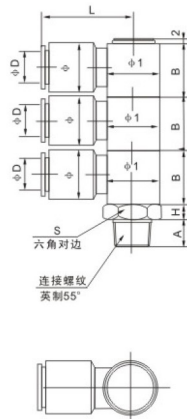

**单头2组接头: KQ2VD**

气管 φD	型号	连接螺纹			接头外六角			接头外形			
		规格	A	H	S	φ1	φ	L	B		
φ4	KQ2VD04-01S	1/8"	7.5	4	14	13.5	11	22	13.4		
	KQ2VD04-02S	1/4"	10.5	5.5							
	KQ2VD04-03S	3/8"	11	6						17	
φ6	KQ2VD06-01S	1/8"	7.5	4	14	13.2	24	13.4			
	KQ2VD06-02S	1/4"	10.5	5.5							
	KQ2VD06-03S	3/8"	11	6					17		
φ8	KQ2VD08-01S	1/8"	7.5	4	19	17.6	15.6	28.5	16.2		
	KQ2VD08-02S	1/4"	10.5	5.5							
	KQ2VD08-03S	3/8"	11	6							
	KQ2VD08-04S	1/2"	14.5	7							
φ10	KQ2VD10-02S	1/4"	10.5	5.5	21	20.5	18.8	31	19.2		
	KQ2VD10-03S	3/8"	11	6							
	KQ2VD10-04S	1/2"	14.5	7						22	
φ12	KQ2VD12-02S	1/4"	10.5	5.5	27	24.8	21.3	34	21.6		
	KQ2VD12-03S	3/8"	11	6							
	KQ2VD12-04S	1/2"	14.5	7							

\* 脱离环可选颜色: 灰、蓝、黑, 塑壳体可选颜色: 灰、黑。

**单头3组接头: KQ2VT**

气管 φD	型号	连接螺纹			接头外六角			接头外形			
		规格	A	H	S	φ1	φ	L	B		
φ4	KQ2VT04-01S	1/8"	7.5	4	14	13.5	11	22	13.4		
	KQ2VT04-02S	1/4"	10.5	5.5							
	KQ2VT04-03S	3/8"	11	6						17	
φ6	KQ2VT06-01S	1/8"	7.5	4	14	13.2	24	13.4			
	KQ2VT06-02S	1/4"	10.5	5.5							
	KQ2VT06-03S	3/8"	11	6					17		
φ8	KQ2VT08-01S	1/8"	7.5	4	19	17.6	15.5	28.5	16.2		
	KQ2VT08-02S	1/4"	10.5	5.5							
	KQ2VT08-03S	3/8"	11	6							
	KQ2VT08-04S	1/2"	14.5	7							
φ10	KQ2VT10-02S	1/4"	10.5	5.5	21	20.5	18.8	31	19.2		
	KQ2VT10-03S	3/8"	11	6							
	KQ2VT10-04S	1/2"	14.5	7						22	
φ12	KQ2VT12-02S	1/4"	10.5	5.5	27	24.8	21.3	34	21.6		
	KQ2VT12-03S	3/8"	11	6							
	KQ2VT12-04S	1/2"	14.5	7							

\* 脱离环可选颜色: 灰、蓝、黑, 塑壳体可选颜色: 灰、黑。

**单边接头: KQ2C**

气管 φD	型号	接头外径 φ	接头长度L	堵头端外径 φD1
φ4	KQ2C-04	11	17	7.8
φ6	KQ2C-06	13.2	18.5	9.8
φ8	KQ2C-08	15.6	20.5	12
φ10	KQ2C-10	18.8	23	13.8
φ12	KQ2C-12	21.3	24	15.8

\* 脱离环可选颜色: 灰、蓝、黑, 塑壳体可选颜色: 灰、黑。