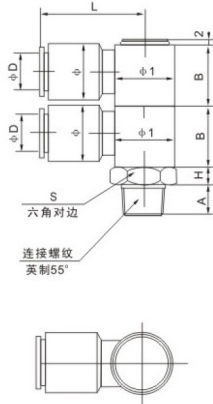

**单头2组接头: KQ2VD**

气管 φD	型号	连接螺纹			接头外六角			接头外形			
		规格	A	H	S	φ1	φ	L	B		
φ4	KQ2VD04-01S	1/8"	7.5	4	14	13.5	11	22	13.4		
	KQ2VD04-02S	1/4"	10.5	5.5							
	KQ2VD04-03S	3/8"	11	6						17	
φ6	KQ2VD06-01S	1/8"	7.5	4	14	13.2	24	13.4			
	KQ2VD06-02S	1/4"	10.5	5.5							
	KQ2VD06-03S	3/8"	11	6					17		
φ8	KQ2VD08-01S	1/8"	7.5	4	19	17.6	15.6	28.5	16.2		
	KQ2VD08-02S	1/4"	10.5	5.5							
	KQ2VD08-03S	3/8"	11	6							
	KQ2VD08-04S	1/2"	14.5	7							
φ10	KQ2VD10-02S	1/4"	10.5	5.5	21	20.5	18.8	31	19.2		
	KQ2VD10-03S	3/8"	11	6							
	KQ2VD10-04S	1/2"	14.5	7						22	
φ12	KQ2VD12-02S	1/4"	10.5	5.5	27	24.8	21.3	34	21.6		
	KQ2VD12-03S	3/8"	11	6							
	KQ2VD12-04S	1/2"	14.5	7							

\* 脱离环可选颜色: 灰、蓝、黑, 塑壳体可选颜色: 灰、黑。

**单头3组接头: KQ2VT**

气管 φD	型号	连接螺纹			接头外六角			接头外形			
		规格	A	H	S	φ1	φ	L	B		
φ4	KQ2VT04-01S	1/8"	7.5	4	14	13.5	11	22	13.4		
	KQ2VT04-02S	1/4"	10.5	5.5							
	KQ2VT04-03S	3/8"	11	6						17	
φ6	KQ2VT06-01S	1/8"	7.5	4	14	13.2	24	13.4			
	KQ2VT06-02S	1/4"	10.5	5.5							
	KQ2VT06-03S	3/8"	11	6					17		
φ8	KQ2VT08-01S	1/8"	7.5	4	19	17.6	15.5	28.5	16.2		
	KQ2VT08-02S	1/4"	10.5	5.5							
	KQ2VT08-03S	3/8"	11	6							
	KQ2VT08-04S	1/2"	14.5	7							
φ10	KQ2VT10-02S	1/4"	10.5	5.5	21	20.5	18.8	31	19.2		
	KQ2VT10-03S	3/8"	11	6							
	KQ2VT10-04S	1/2"	14.5	7						22	
φ12	KQ2VT12-02S	1/4"	10.5	5.5	27	24.8	21.3	34	21.6		
	KQ2VT12-03S	3/8"	11	6							
	KQ2VT12-04S	1/2"	14.5	7							

\* 脱离环可选颜色: 灰、蓝、黑, 塑壳体可选颜色: 灰、黑。

**单边接头: KQ2C**

气管 φD	型号	接头外径 φ	接头长度L	堵头端外径 φD1
φ4	KQ2C-04	11	17	7.8
φ6	KQ2C-06	13.2	18.5	9.8
φ8	KQ2C-08	15.6	20.5	12
φ10	KQ2C-10	18.8	23	13.8
φ12	KQ2C-12	21.3	24	15.8

\* 脱离环可选颜色: 灰、蓝、黑, 塑壳体可选颜色: 灰、黑。